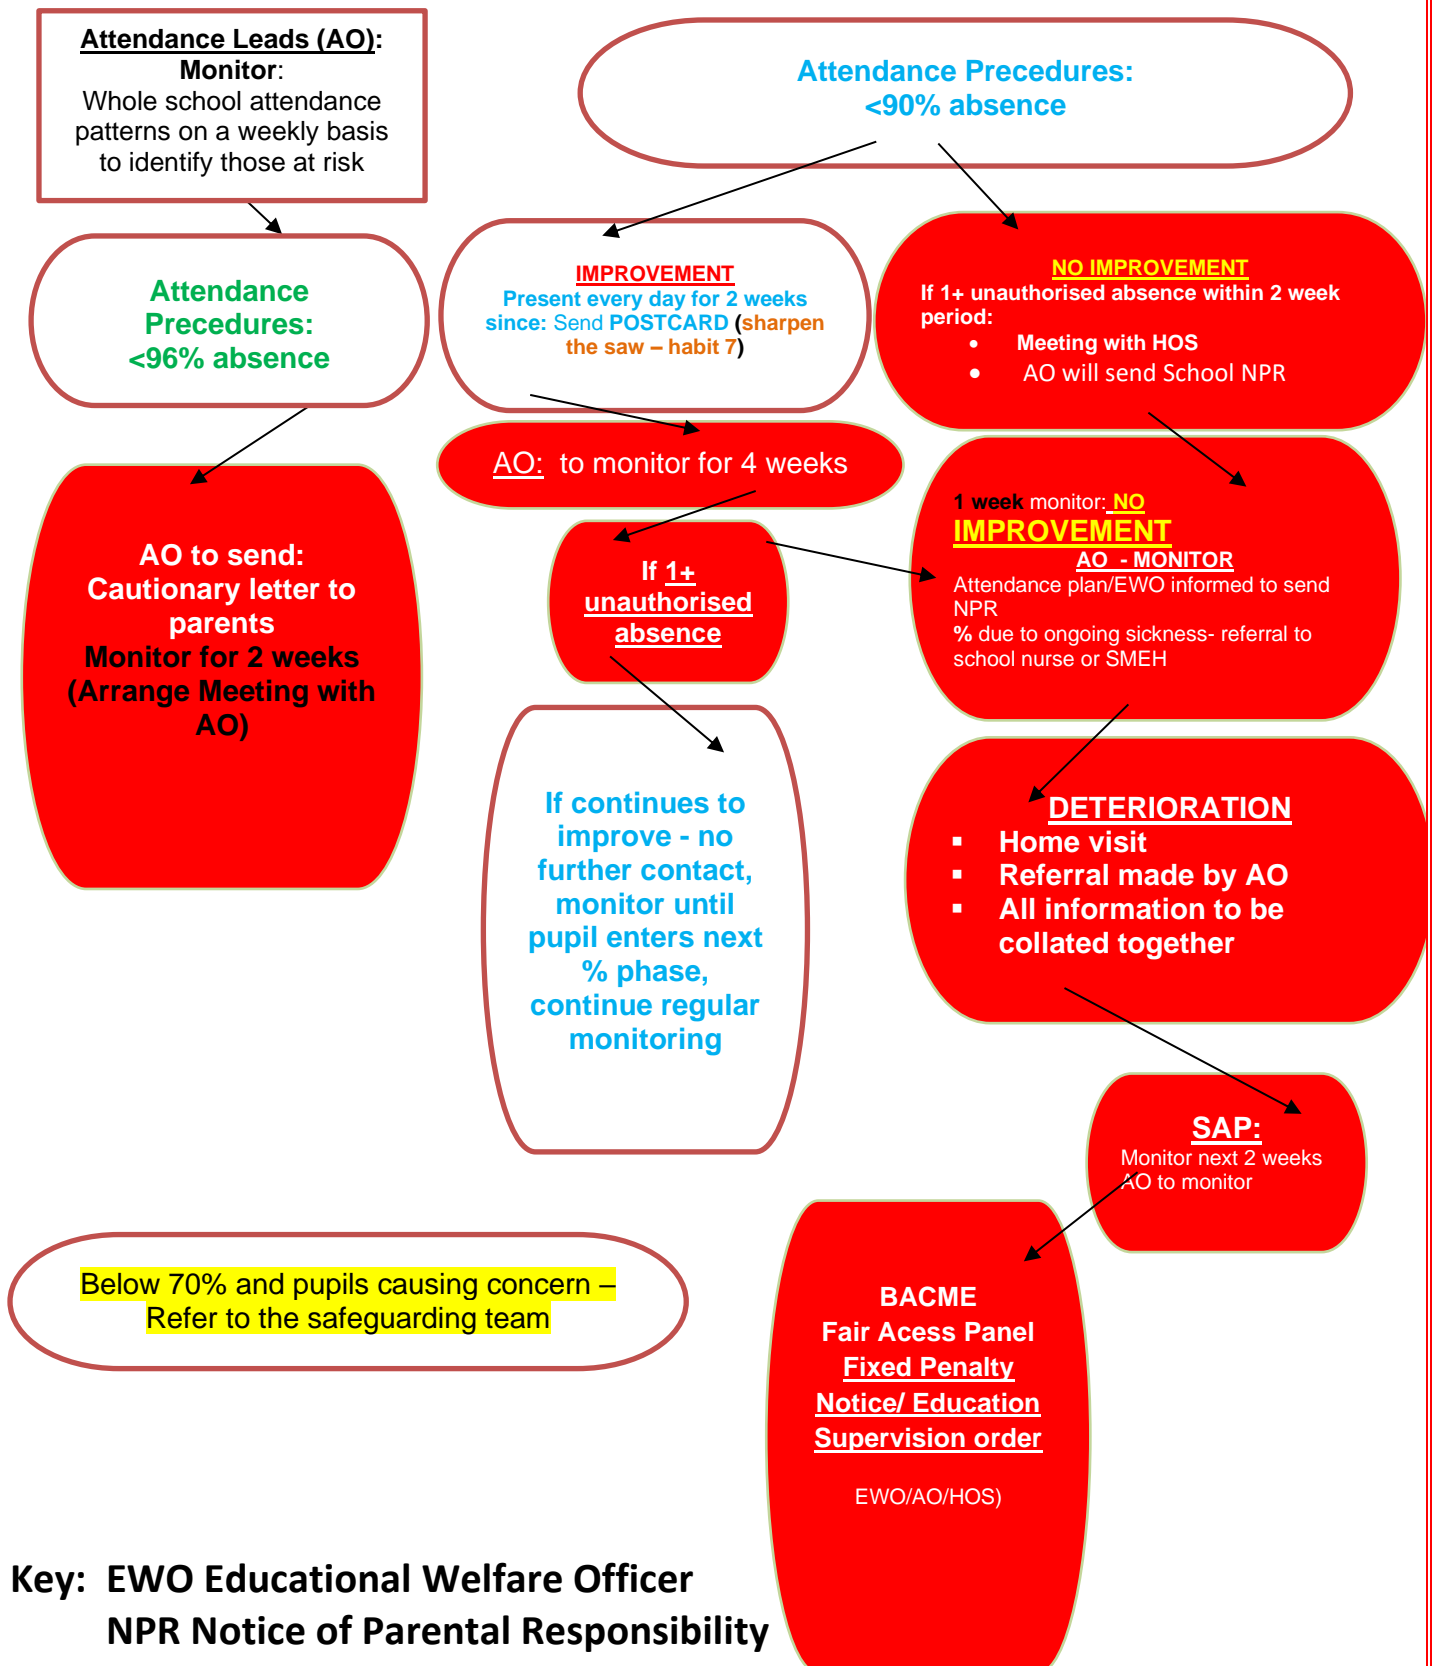

Woodside Primary Academy

Whole School Attendance Pathway

Key: EWO Educational Welfare Officer
NPR Notice of Parental Responsibility
SAP School Attendance Panel
HOS Head of school
AO Attendance Officer